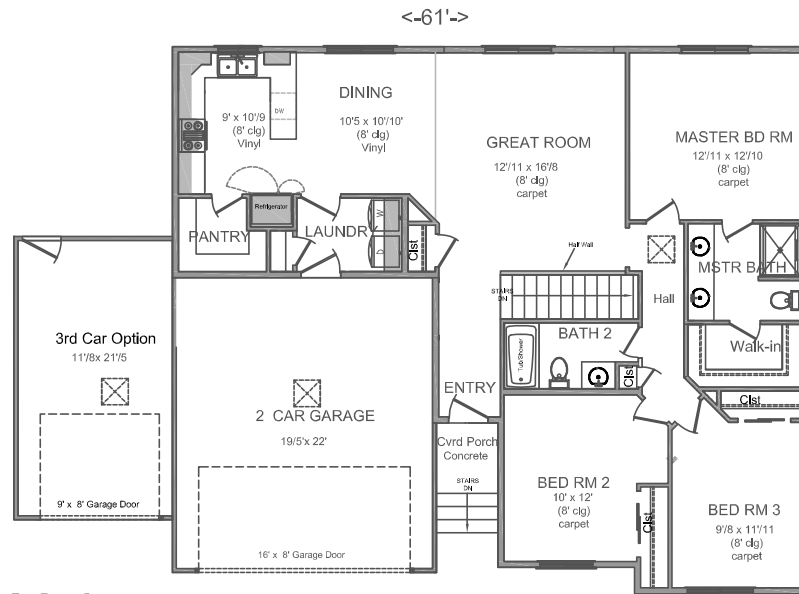

# Converse

Square Footage:	
First Floor	1469sf
Basement Floor	1442sf
Total Living Area:	2911sf
Garage 2 car	431sf
Garage 3rd Car Option	264sf
Total Garage Area:	695sf
Total Area:	3606sf

3rd Car Option

2 Car Option

Main

Basement