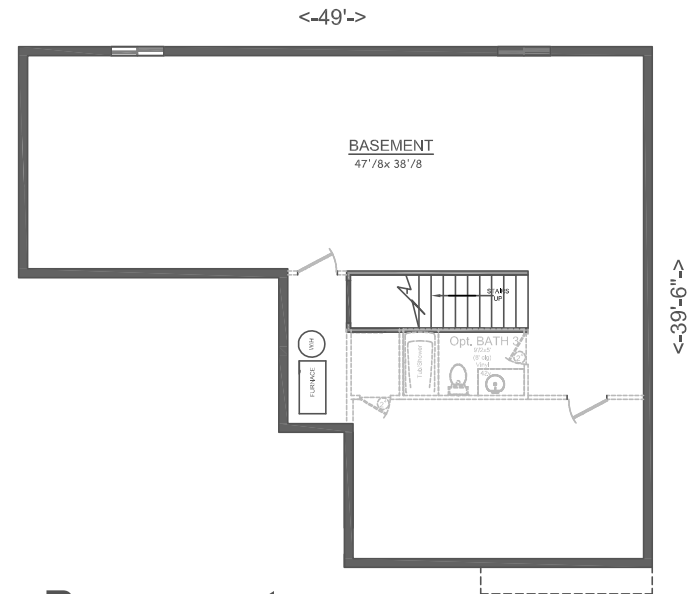

# Converse

Square Footage:	
First Floor	1469sf
Basement Floor	1442sf
Total Living Area:	2911sf
Garage 2 car	431sf
Garage 3rd Car Option	264sf
Total Garage Area:	695sf
Total Area:	3606sf

3rd Car Option

2 Car Option

Main

Basement