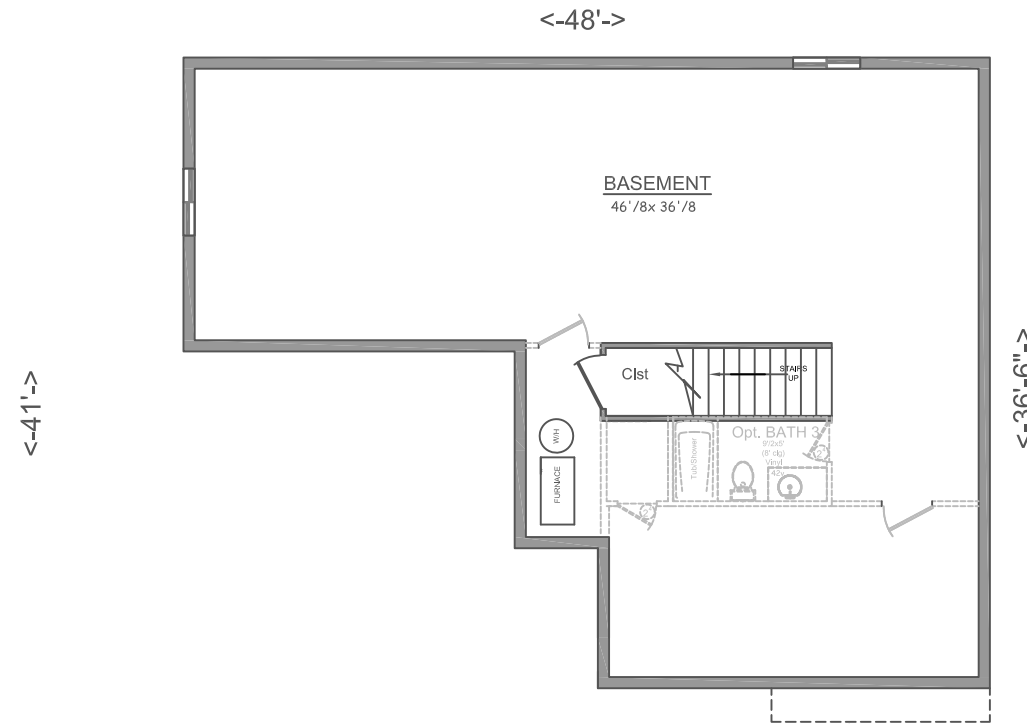

www.trimountainhomes.com

The Converse

Square Footage:	
First Floor	1394sf
Basement Floor	1367sf

Total Living Area: 2761sf

Garage 2 car 431sf

Garage 3rd Car Option 264sf

Total Garage Area: 695sf

Total Area: 3456sf

Main

Basement