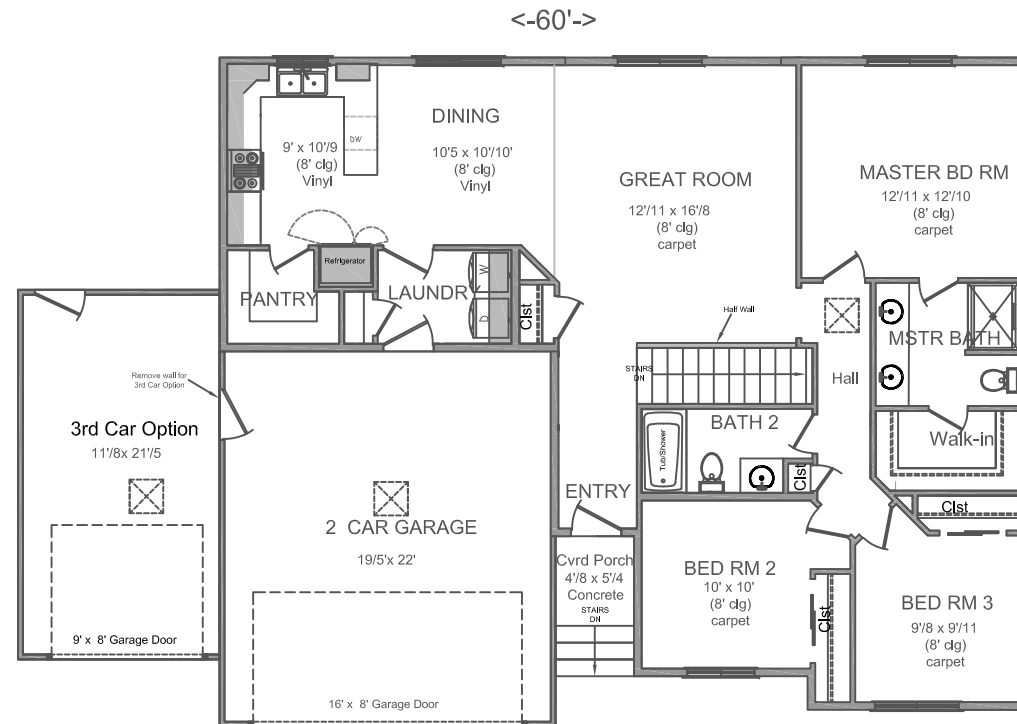

www.trimountainhomes.com

The Converse

Square Footage:	
First Floor	1394sf
Basement Floor	1367sf

Total Living Area: 2761sf

Garage 2 car 431sf

Garage 3rd Car Option 264sf

Total Garage Area: 695sf

Total Area: 3456sf

Main

Basement