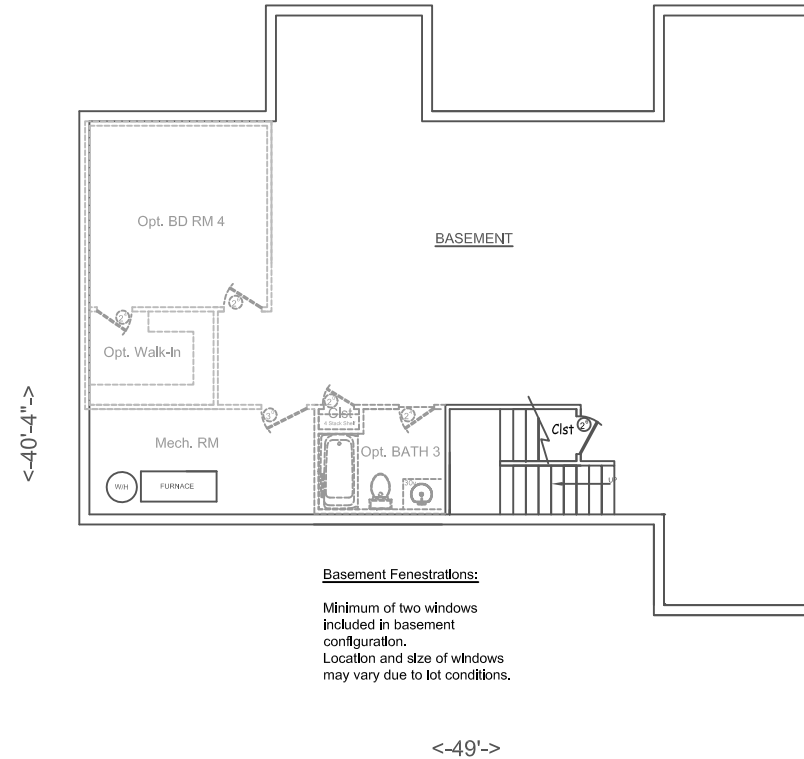

www.trimountainhomes.com

The Ashley Gold

Square Footage:	
First Floor	1559sf
Basement Floor	1559sf
Total Living Area:	3118sf

Main

Basement Fenestrations:
Minimum of two windows included in basement configuration. Location and size of windows may vary due to lot conditions.

Basement