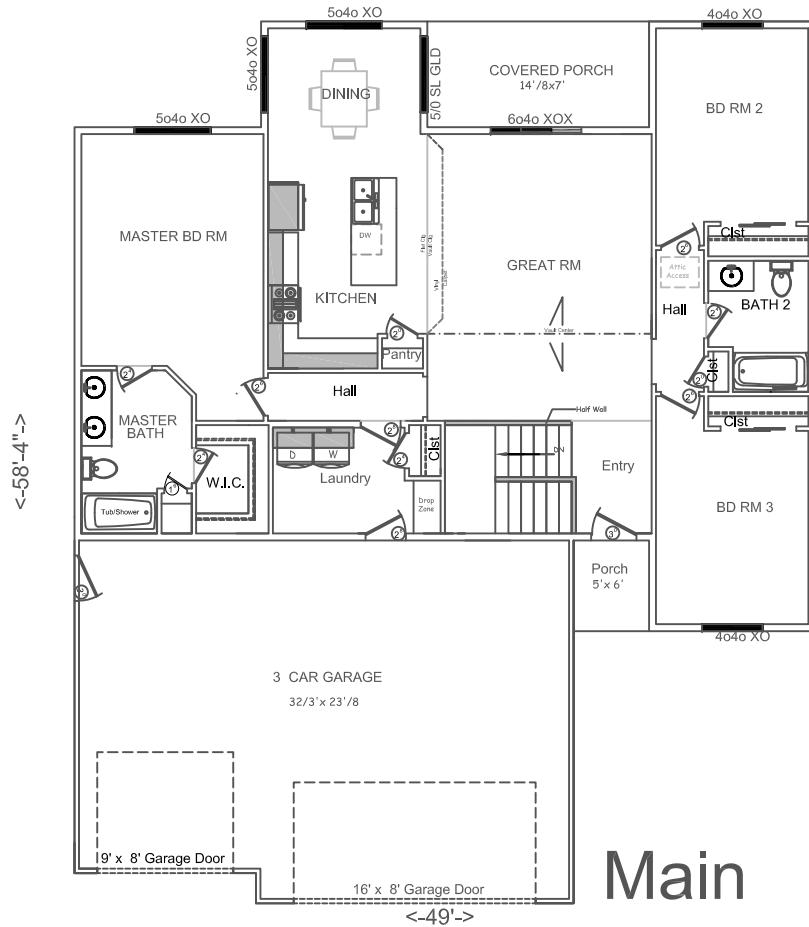

www.trimountainhomes.com

The Ashley Gold

Square Footage:	
First Floor	1559sf
Basement Floor	1559sf
Total Living Area:	3118sf

Main

Basement Fenestrations:
Minimum of two windows included in basement configuration. Location and size of windows may vary due to lot conditions.

Basement