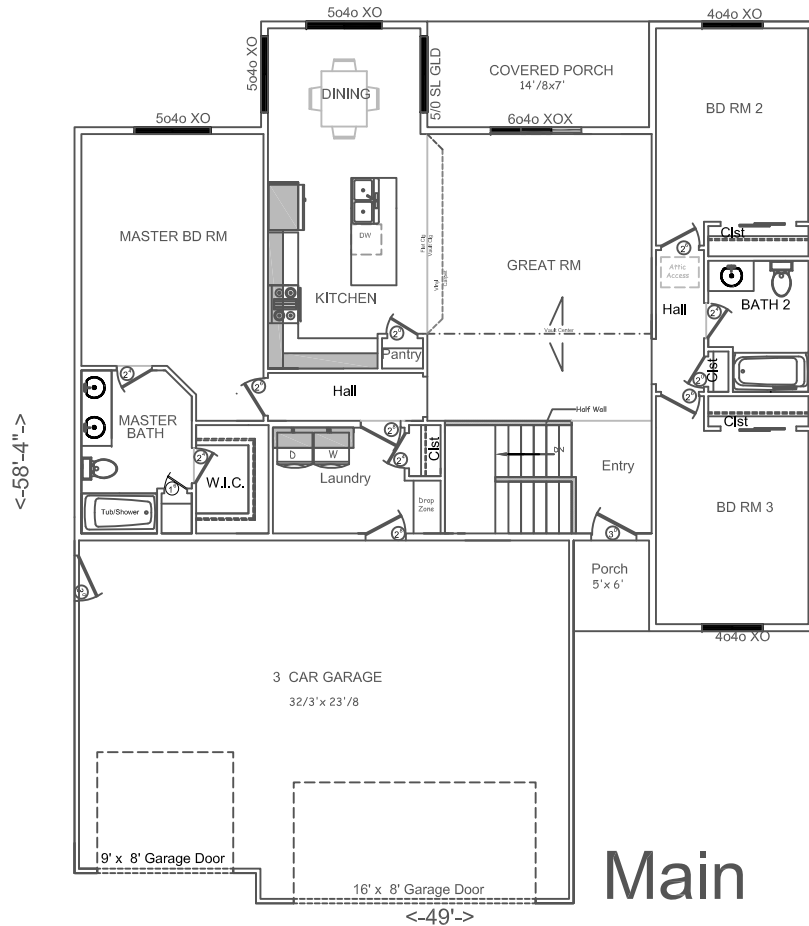

# The Ashley Gold

Square Footage:	
First Floor	1559sf
Basement Floor	1559sf
Total Living Area:	3118sf

Main

**Basement Fenestrations:**  
Minimum of two windows included in basement configuration. Location and size of windows may vary due to lot conditions.

Basement