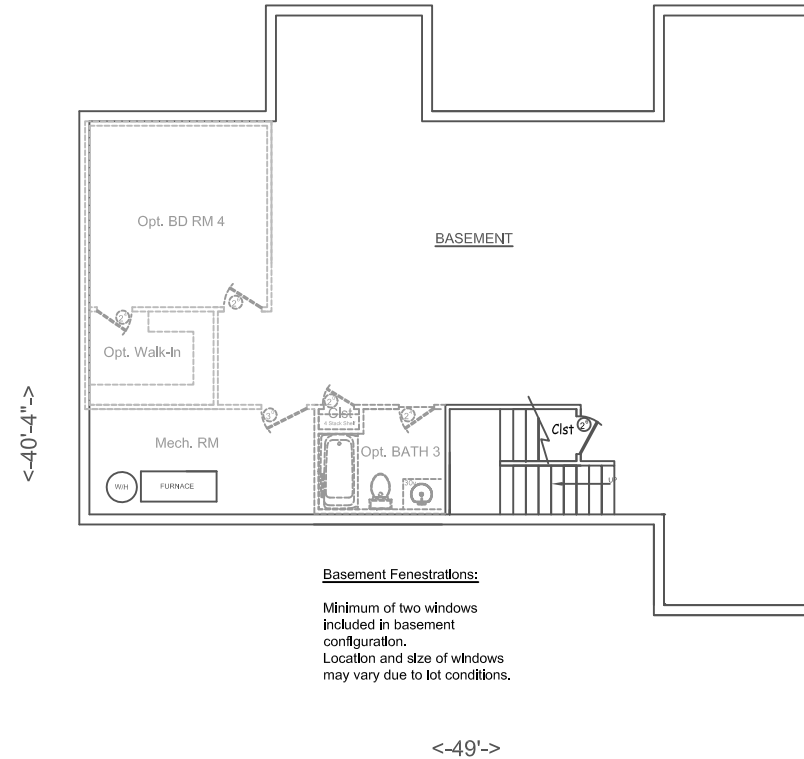

# The Ashley Gold

Square Footage:	
First Floor	1559sf
Basement Floor	1559sf
Total Living Area:	3118sf

Main

**Basement Fenestrations:**  
Minimum of two windows included in basement configuration. Location and size of windows may vary due to lot conditions.

Basement