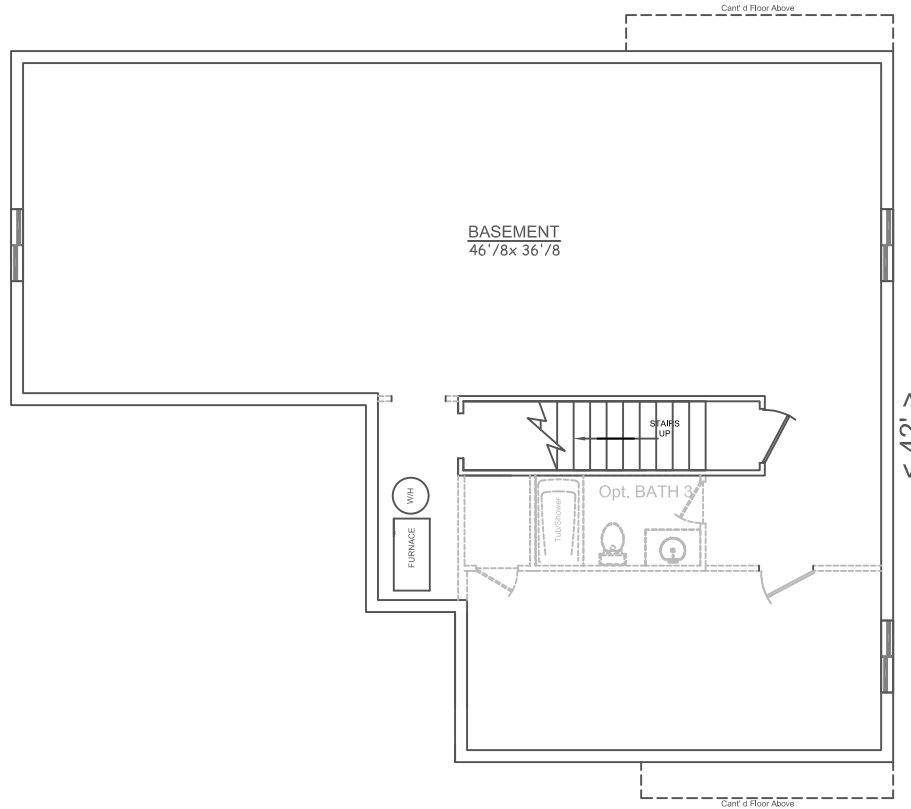

www.trimountainhomes.com

The Converse II

Square Footage:	
First Floor	1561sf
Basement Floor	1503sf
Total Living Area:	3064sf
Garage 2 car	431sf
Garage 3rd Car Option	264sf
Total Garage Area:	695sf
Total Area:	3759sf

Basement

Main