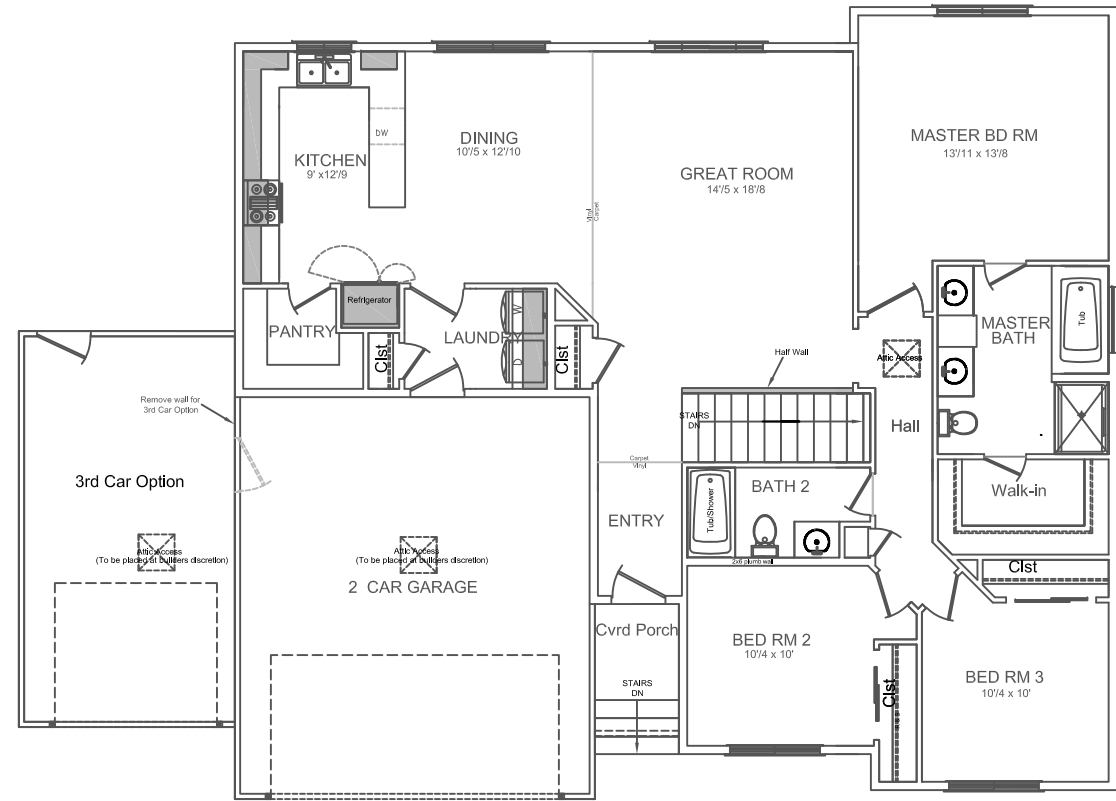

www.trimountainhomes.com

The Converse II

Square Footage:	
First Floor	1561sf
Basement Floor	1503sf
Total Living Area:	3064sf
Garage 2 car	431sf
Garage 3rd Car Option	264sf
Total Garage Area:	695sf
Total Area:	3759sf

Basement

Main