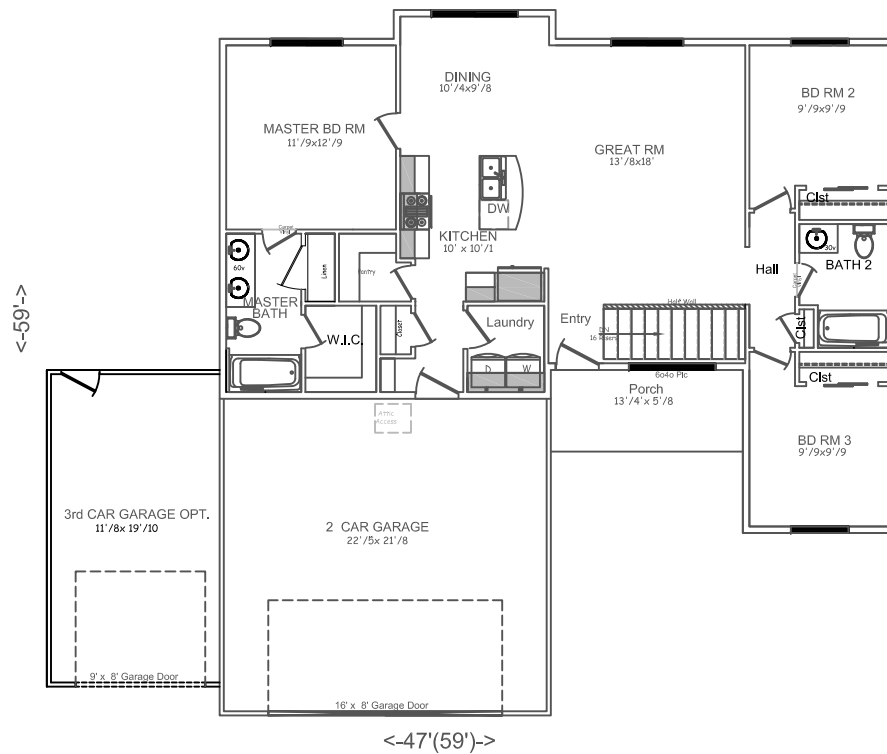

# The Abbie

Square Footage:	
First Floor	1270sf
Basement Floor	1270sf
Total Living Area:	2540sf
Total Garage Area:	506sf
3rd Car Garage Area	264sf

Total Area: 3310sf

Main

Basement