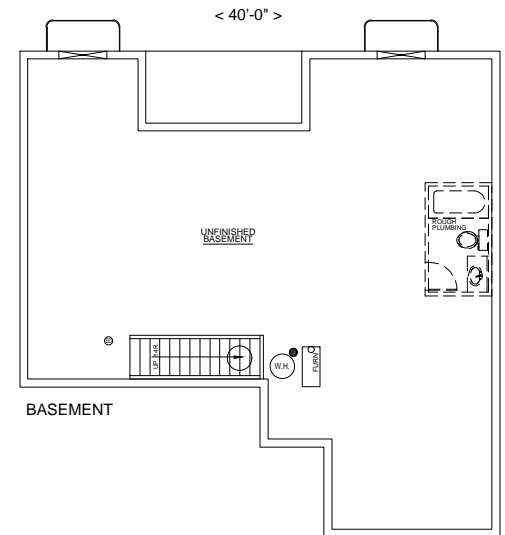

FRONT ELEVATION

The Kinsley

Square Footage:
 First Floor 1252sf
 Basement Floor 1138sf
 Total Living Area: 2390sf

FIRST FLOOR

BASEMENT

**TRI MOUNTAIN
HOMES**

**SPEC
HOME
ADDRESS
LOT XX, BLOCK XX
SUBDIVISION**

**THE KINSLEY
MODEL
1252 SQFT
Single Story
Single Family
Home**

SHEET TITLE

**FLYER
PAGE**

ISSUE: 02-09-21

REVISED: