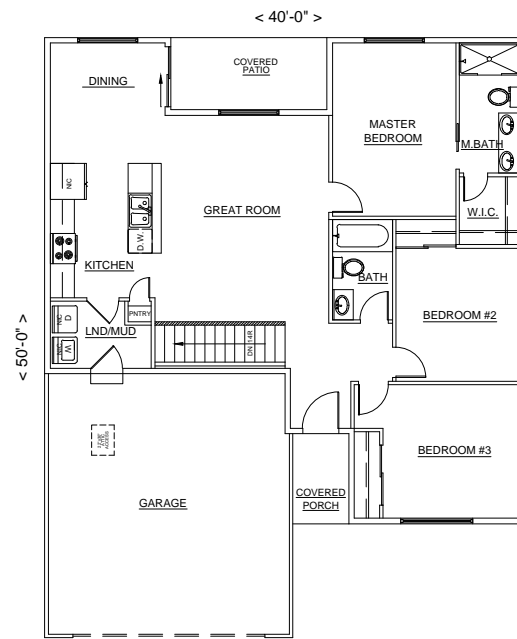

FRONT ELEVATION

The Kinsley

Square Footage:
 First Floor 1252sf
 Basement Floor 1138sf
 Total Living Area: 2390sf

FIRST FLOOR

BASEMENT

**TRI MOUNTAIN
HOMES**

**SPEC
HOME
ADDRESS
LOT XX, BLOCK XX
SUBDIVISION**

**THE KINSLEY
MODEL
1252 SQFT
Single Story
Single Family
Home**

SHEET TITLE

**FLYER
PAGE**

ISSUE: 02-09-21

REVISED: