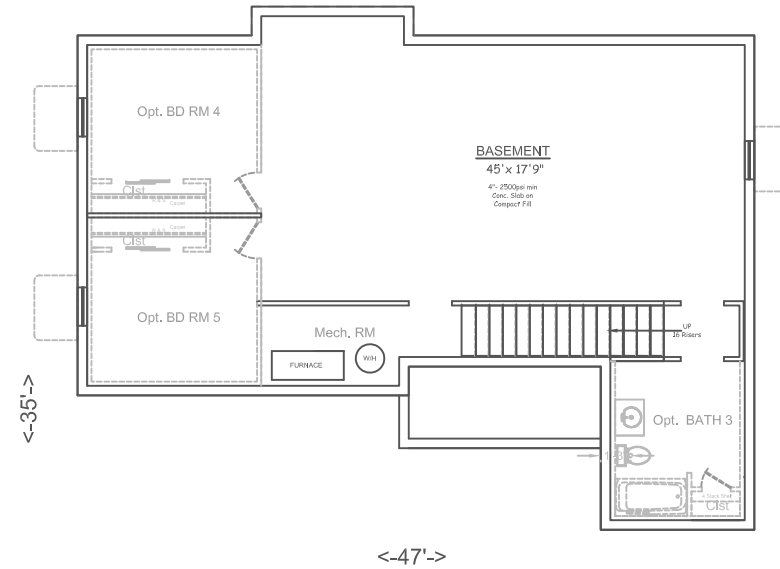

www.trimountainhomes.com
The Abbie

Square Footage:	
First Floor	1279sf
Basement Floor	1279sf
Total Living Area:	2558sf
Total Garage Area:	506sf
3rd Car Garage Area	264sf

Total Area: 3328sf

Main

Basement