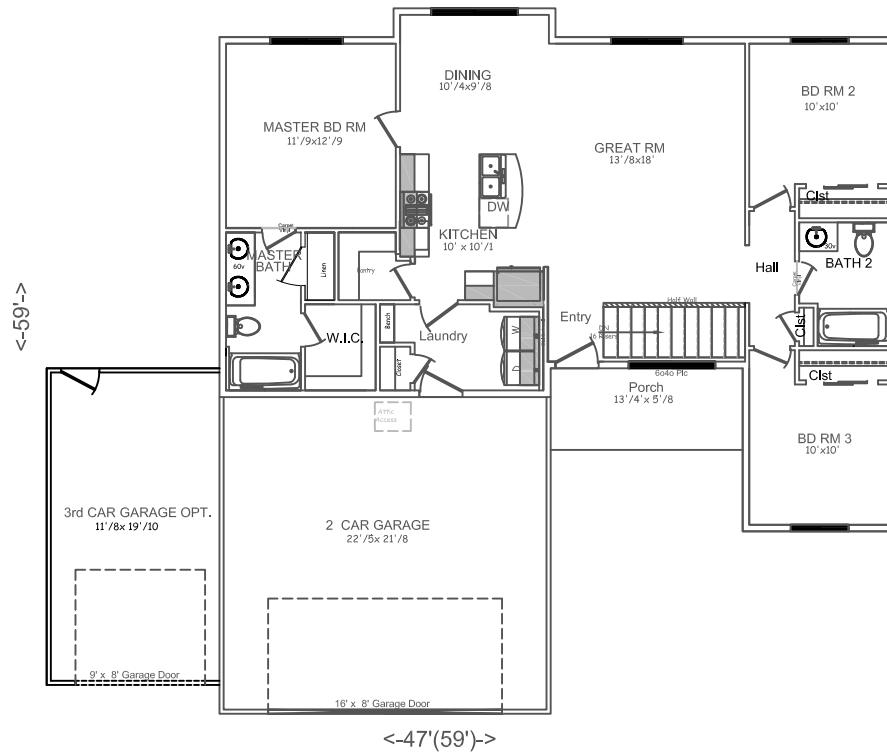

www.trimountainhomes.com
The Abbie

Square Footage:	
First Floor	1279sf
Basement Floor	1279sf
Total Living Area:	2558sf
Total Garage Area:	506sf
3rd Car Garage Area	264sf

Total Area: 3328sf

Main

Basement