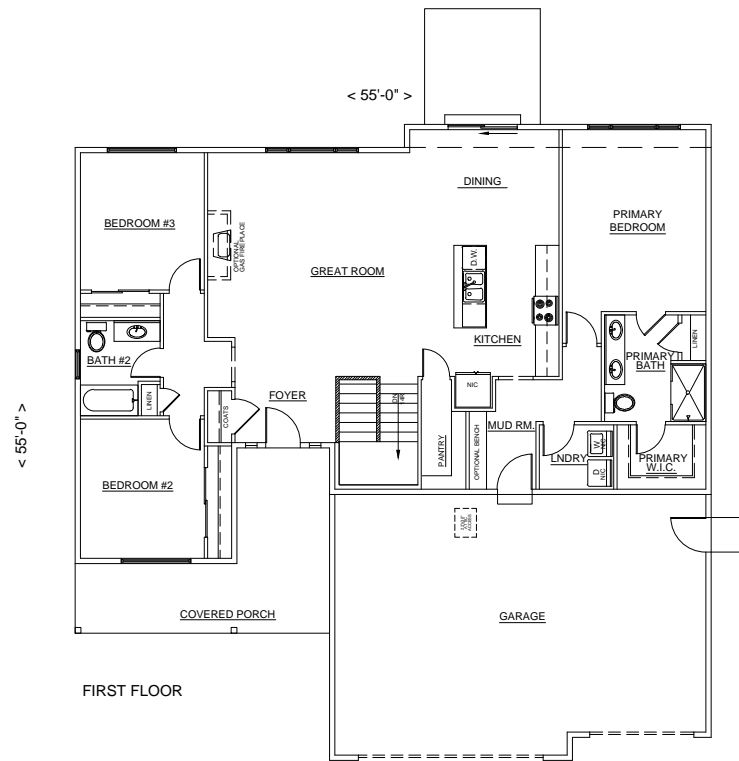

FRONT ELEVATION W/ 3RD CAR

The Paige

Square Footage:
 First Floor 1755sf
 Basement Floor 1702sf
 Total Living Area: 3457sf

FIRST FLOOR

BASEMENT

**TRI MOUNTAIN
HOMES**

**SPEC
HOME
ADDRESS
LOT XX, BLOCK XX
SUBDIVISION**

**THE PAIGE
MODEL
1755 SQFT
Single Story
Single Family
Home**

SHEET TITLE

**FLYER
PAGE**

ISSUE: 12-15-21

REVISED: