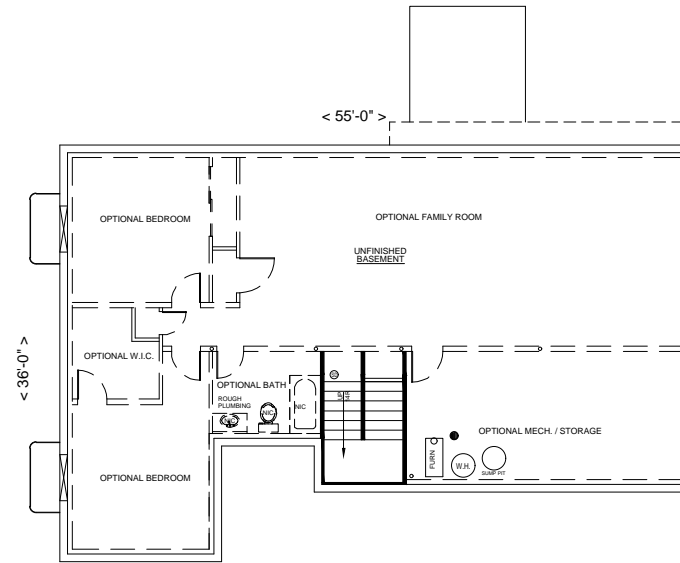

FRONT ELEVATION W/ 3RD CAR

The Paige

Square Footage:
 First Floor 1755sf
 Basement Floor 1702sf
 Total Living Area: 3457sf

FIRST FLOOR

BASEMENT

**TRI MOUNTAIN
HOMES**

**SPEC
HOME
ADDRESS
LOT XX, BLOCK XX
SUBDIVISION**

**THE PAIGE
MODEL
1755 SQFT
Single Story
Single Family
Home**

SHEET TITLE

**FLYER
PAGE**

ISSUE: 12-15-21

REVISED: