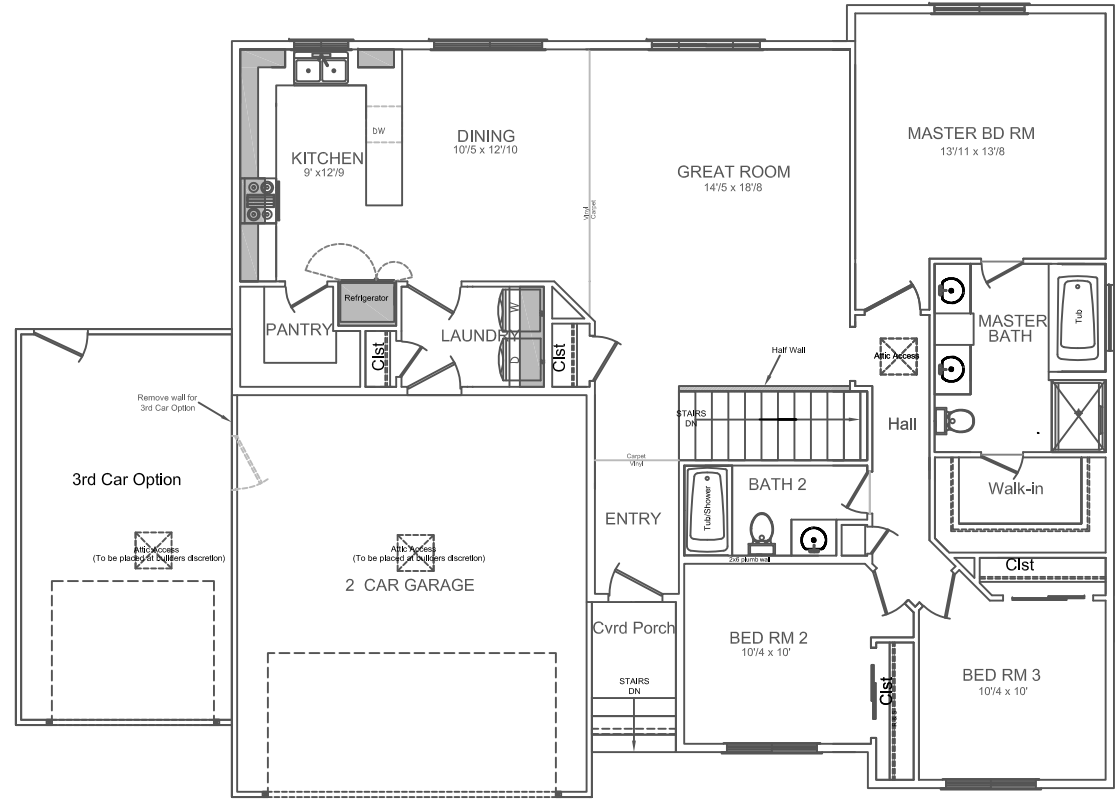

# The Converse II

Square Footage:  
 First Floor 1561sf  
 Basement Floor 1503sf

Total Living Area: 3064sf

Garage 2 car 431sf  
 Garage 3rd Car Option 264sf  
 Total Garage Area: 695sf

Total Area: 3759sf

Basement