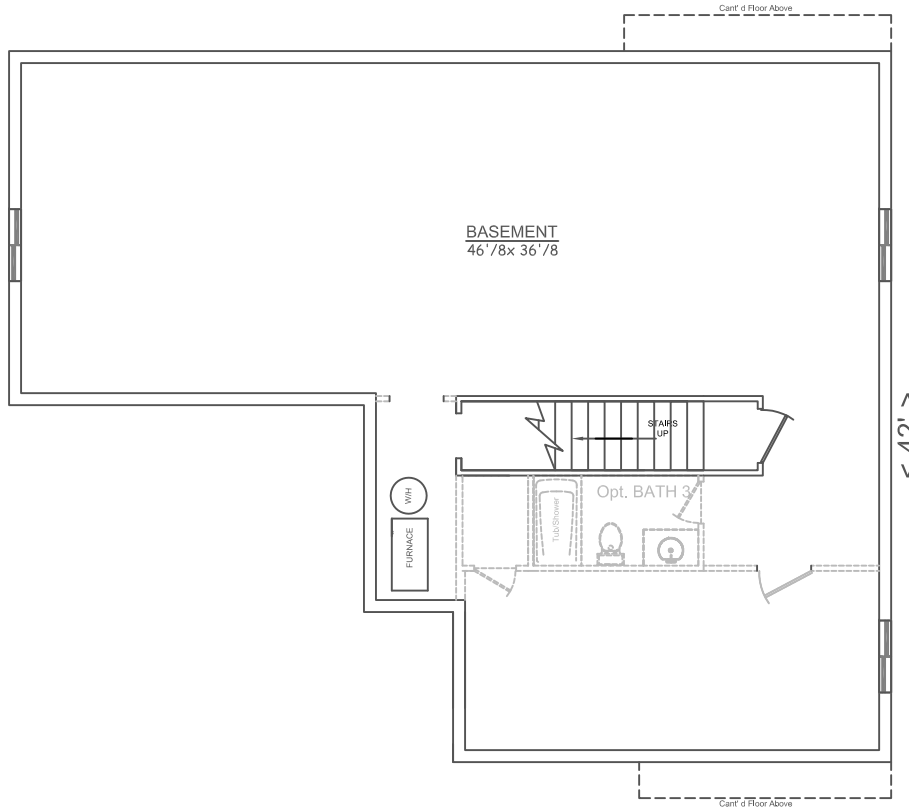

# The Converse II

Square Footage:  
 First Floor 1561sf  
 Basement Floor 1503sf

Total Living Area: 3064sf

Garage 2 car 431sf  
 Garage 3rd Car Option 264sf  
 Total Garage Area: 695sf

Total Area: 3759sf

Basement