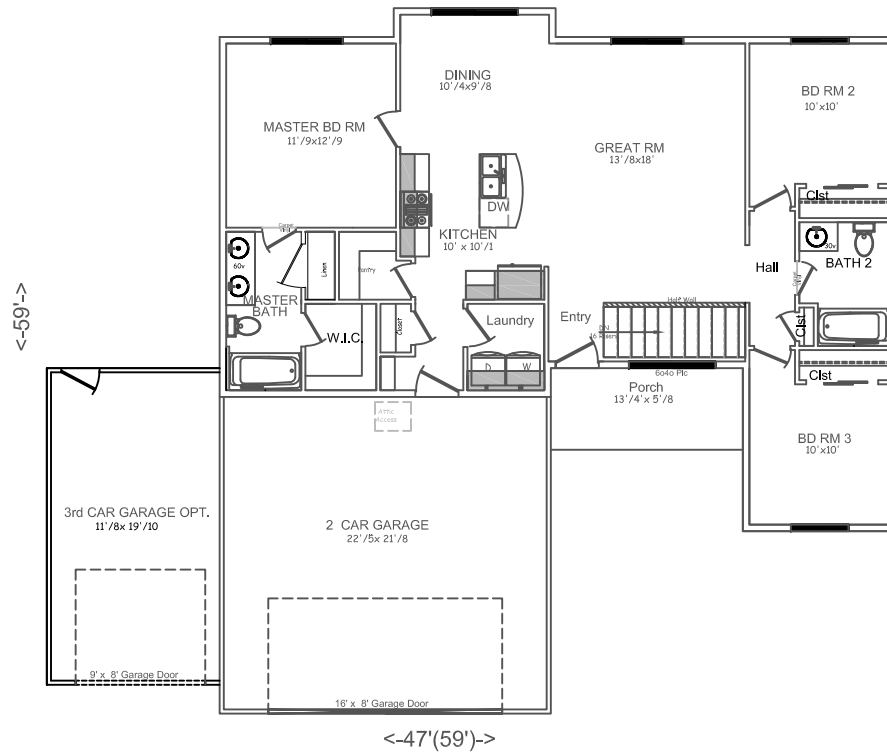

# The Abbie

Square Footage:	
First Floor	1279sf
Basement Floor	1279sf
Total Living Area:	2558sf
Total Garage Area:	506sf
3rd Car Garage Area	264sf

Total Area: 3328sf

Main

Basement