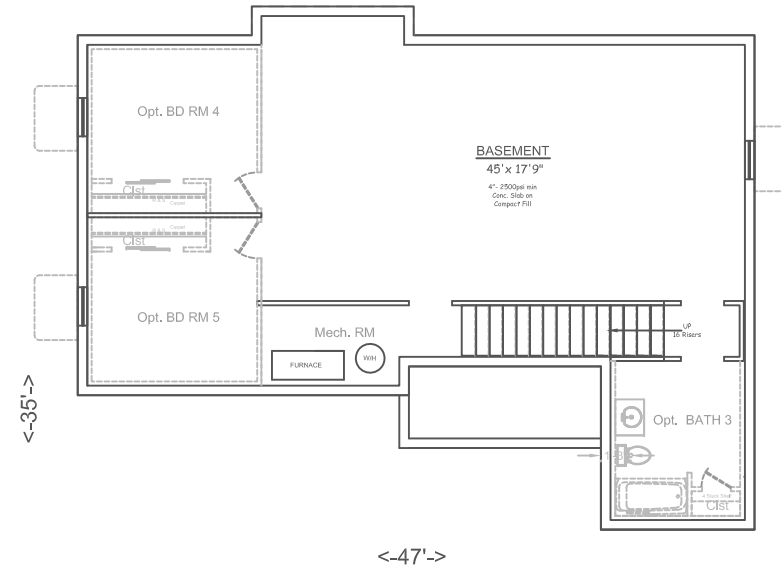

# The Abbie

Square Footage:	
First Floor	1279sf
Basement Floor	1279sf
Total Living Area:	2558sf
Total Garage Area:	506sf
3rd Car Garage Area	264sf

Total Area: 3328sf

Main

Basement