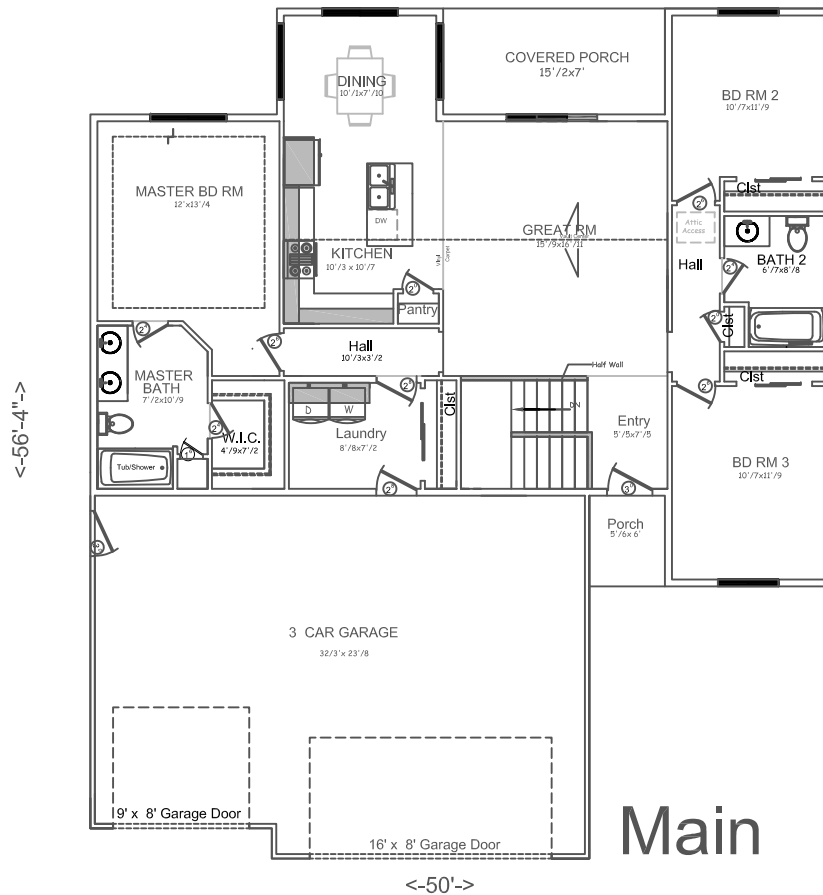

www.trimountainhomes.com

The Ashley II

Square Footage:	
First Floor	1501sf
Basement Floor	1501sf
Total Living Area:	3002sf

Main

Basement