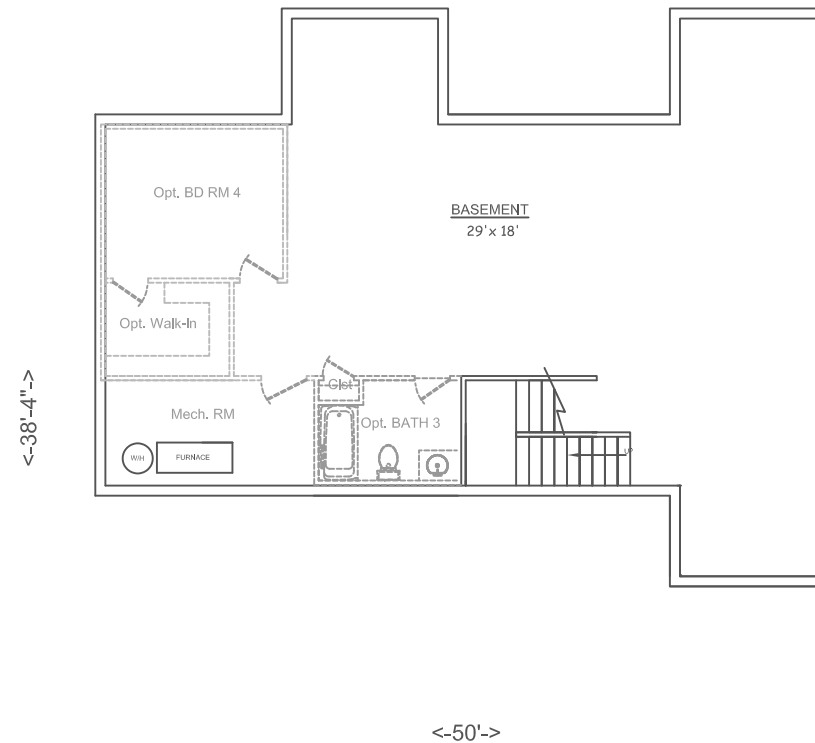

www.trimountainhomes.com

The Ashley II

Square Footage:	
First Floor	1501sf
Basement Floor	1501sf
Total Living Area:	3002sf

Main

Basement