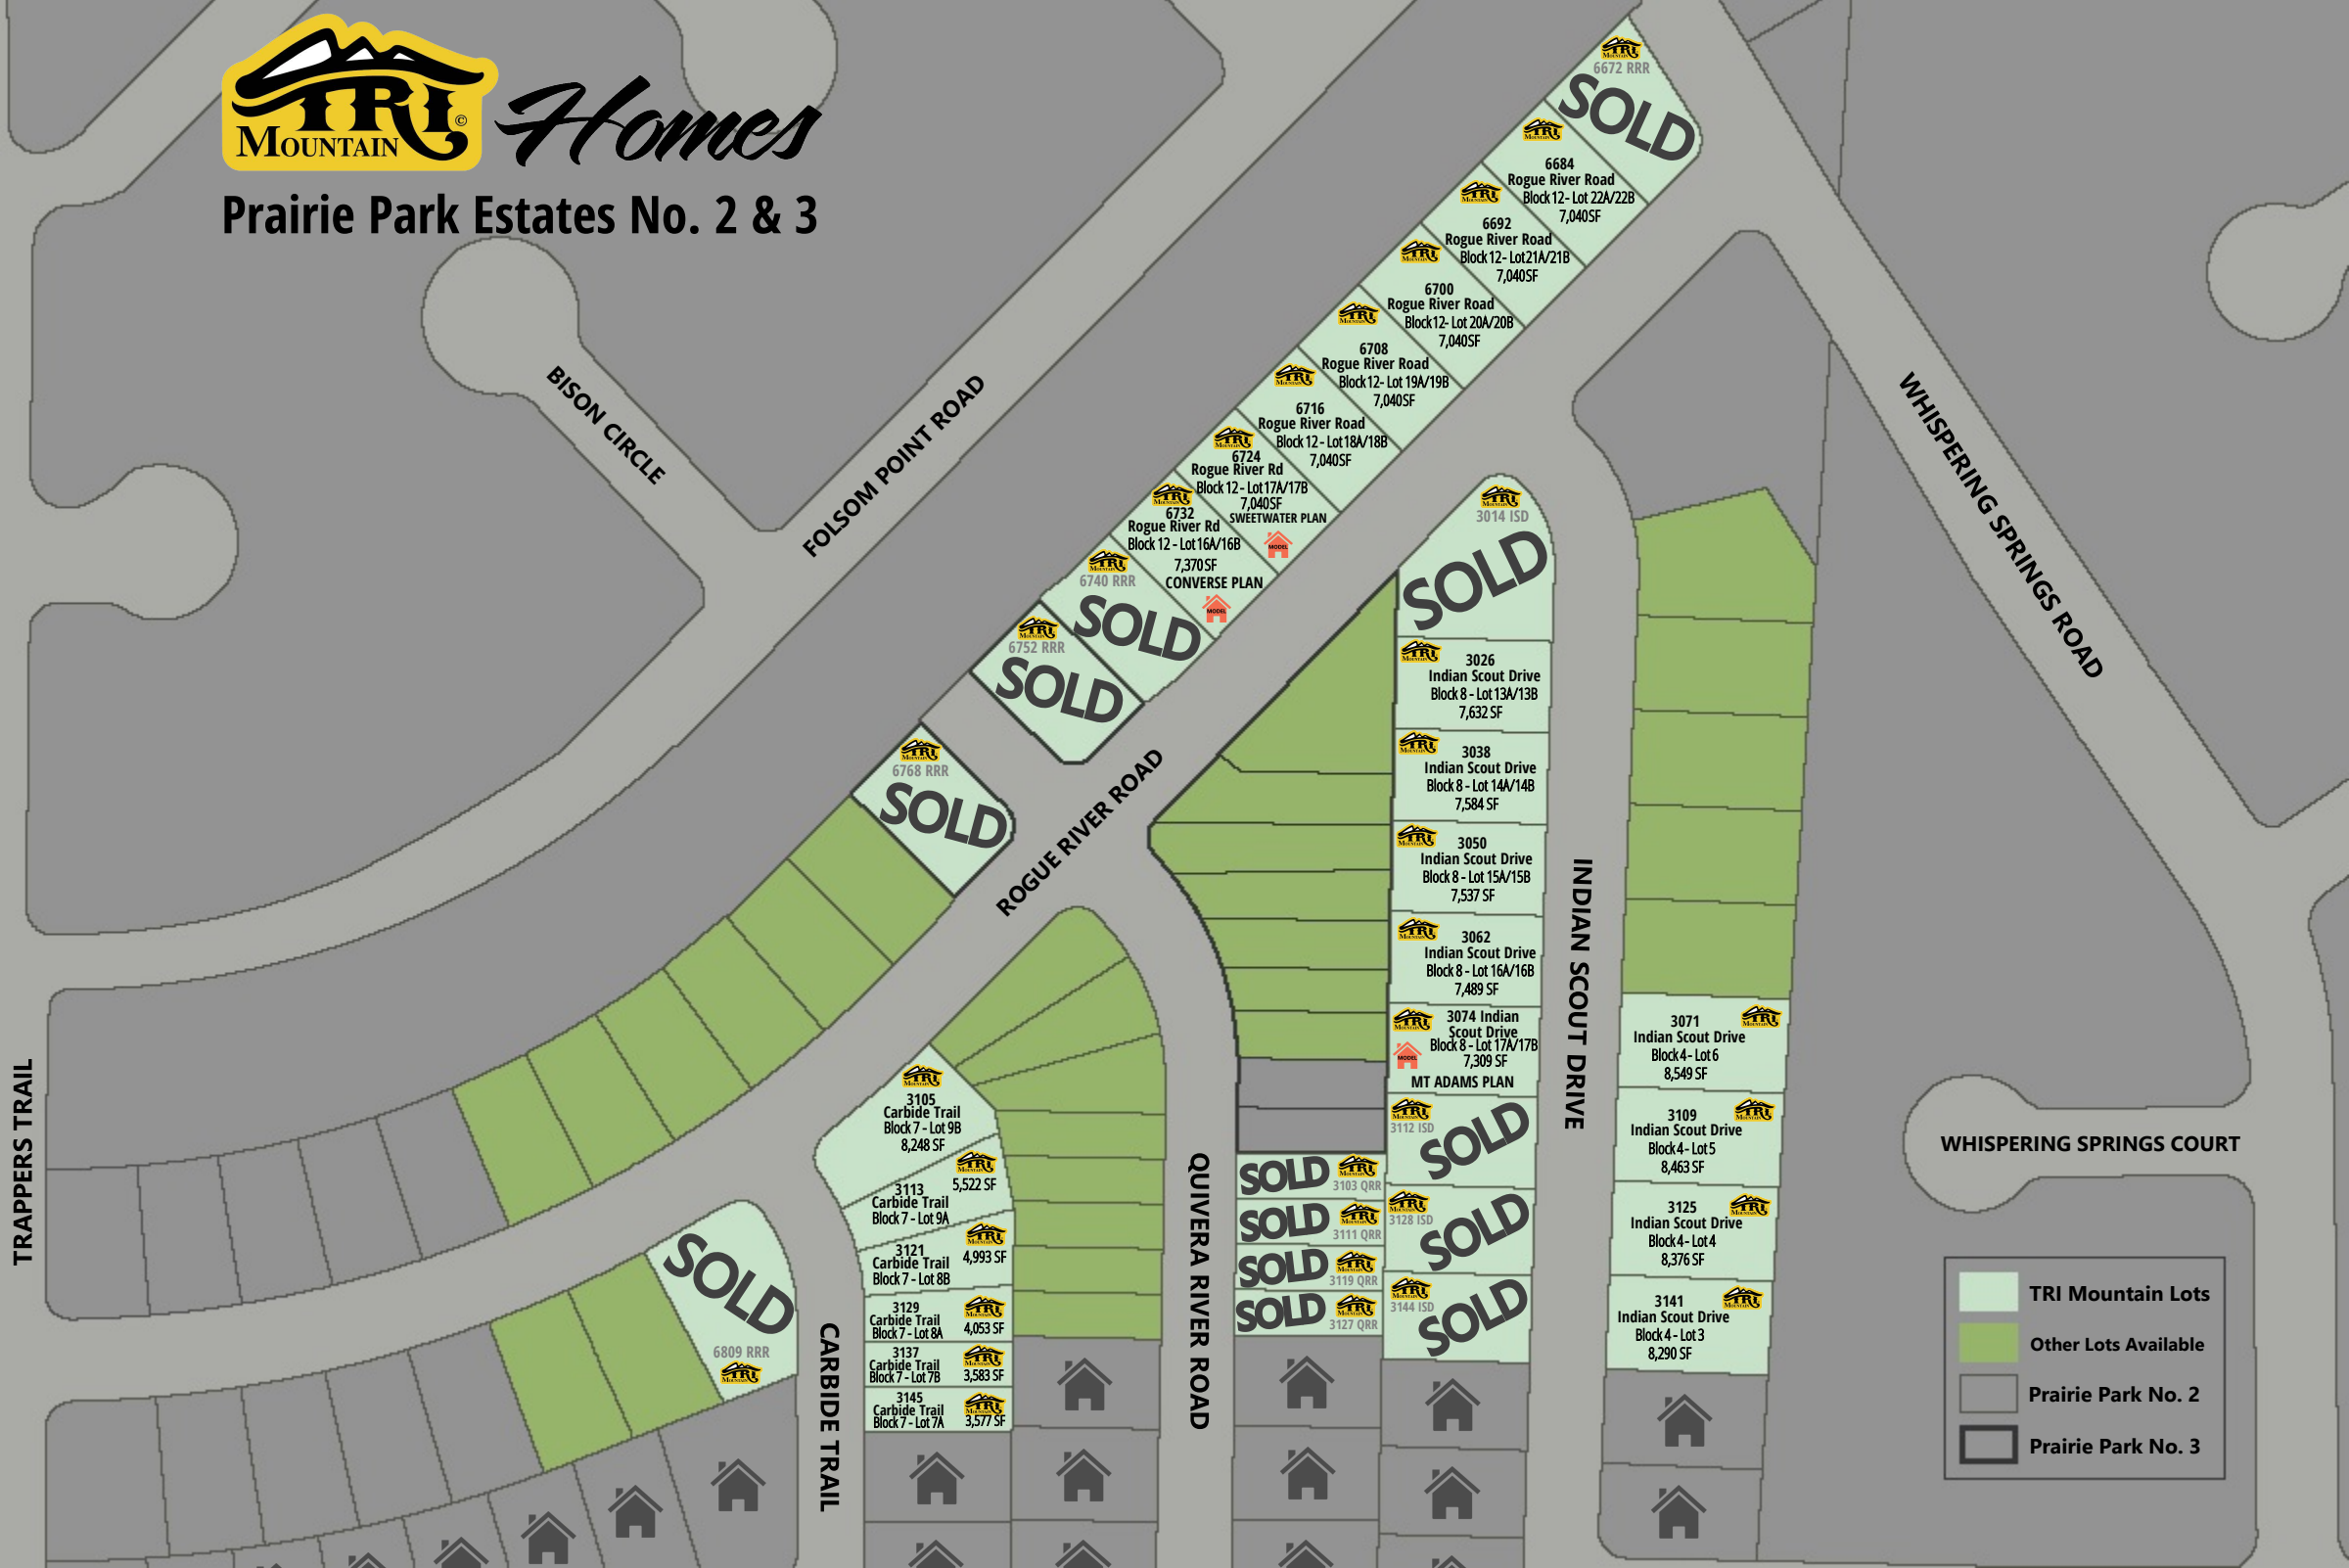

Homes

Prairie Park Estates No. 2 & 3

BISON CIRCLE

FOLSOM POINT ROAD

ROGUE RIVER ROAD

WHISPERING SPRINGS ROAD

TRAPPERS TRAIL

CARBIDE TRAIL

QUIVERA RIVER ROAD

INDIAN SCOUT DRIVE

WHISPERING SPRINGS COURT

- 6672 RRR **SOLD**
- 6684 Rogue River Road Block 12- Lot 22A/22B 7,040SF
- 6692 Rogue River Road Block 12- Lot 21A/21B 7,040SF
- 6700 Rogue River Road Block 12- Lot 20A/20B 7,040SF
- 6708 Rogue River Road Block 12- Lot 19A/19B 7,040SF
- 6716 Rogue River Road Block 12- Lot 18A/18B 7,040SF
- 6724 Rogue River Rd Block 12- Lot 17A/17B 7,040SF
- 6732 Rogue River Rd Block 12- Lot 16A/16B 7,370SF CONVERSE PLAN
- 6740 RRR **SOLD**
- 6752 RRR **SOLD**
- 6768 RRR **SOLD**
- 3014 ISD **SOLD**
- 3026 Indian Scout Drive Block 8 - Lot 13A/13B 7,632 SF
- 3038 Indian Scout Drive Block 8 - Lot 14A/14B 7,584 SF
- 3050 Indian Scout Drive Block 8 - Lot 15A/15B 7,537 SF
- 3062 Indian Scout Drive Block 8 - Lot 16A/16B 7,489 SF
- 3074 Indian Scout Drive Block 8 - Lot 17A/17B 7,309 SF MT ADAMS PLAN
- 3071 Indian Scout Drive Block 4 - Lot 6 8,549 SF
- 3109 Indian Scout Drive Block 4 - Lot 5 8,463 SF
- 3125 Indian Scout Drive Block 4 - Lot 4 8,376 SF
- 3141 Indian Scout Drive Block 4 - Lot 3 8,290 SF
- 3105 Carbide Trail Block 7 - Lot 9B 8,248 SF
- 3113 Carbide Trail Block 7 - Lot 9A 5,522 SF
- 3121 Carbide Trail Block 7 - Lot 8B 4,993 SF
- 3129 Carbide Trail Block 7 - Lot 8A 4,053 SF
- 3137 Carbide Trail Block 7 - Lot 7B 3,583 SF
- 3145 Carbide Trail Block 7 - Lot 7A 3,577 SF
- 3103 QRR **SOLD**
- 3111 QRR **SOLD**
- 3119 QRR **SOLD**
- 3127 QRR **SOLD**
- 3128 ISD **SOLD**
- 3144 ISD **SOLD**

Legend:

- TRI Mountain Lots
- Other Lots Available
- Prairie Park No. 2
- Prairie Park No. 3