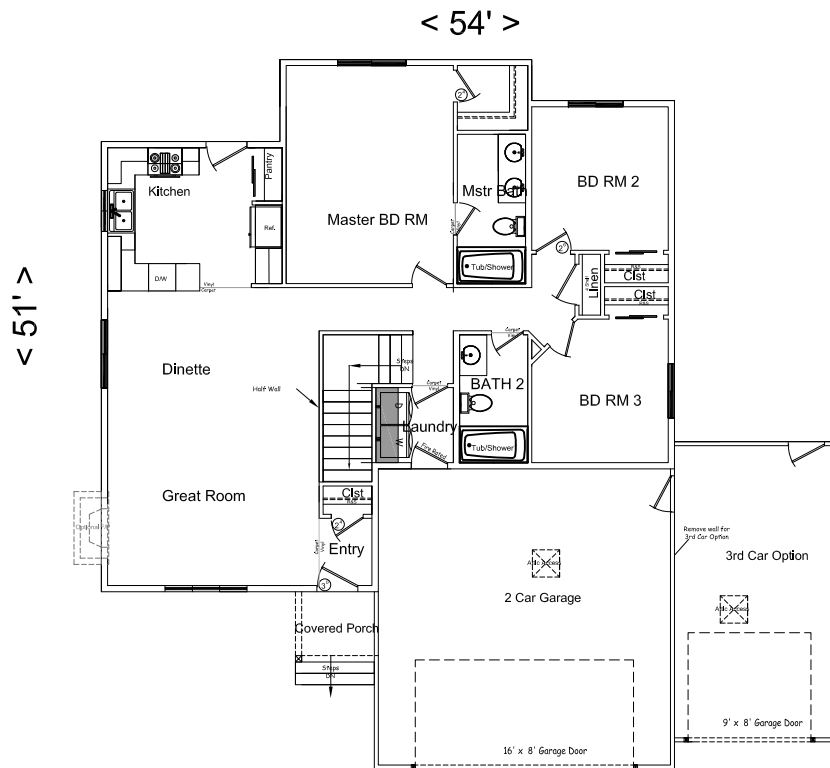

# The Jane

Square Footage:	
First Floor	1330sf
Basement Floor	1330sf
Total Area:	2660sf

Front

3rd Car Option

Main Floor

Basement