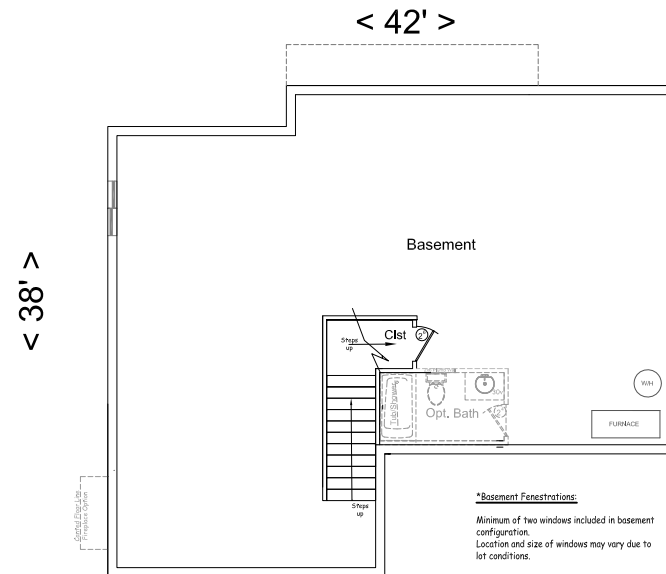

# The Jane

Square Footage:	
First Floor	1330sf
Basement Floor	1330sf
Total Area:	2660sf

Front

3rd Car Option

Main Floor

Basement