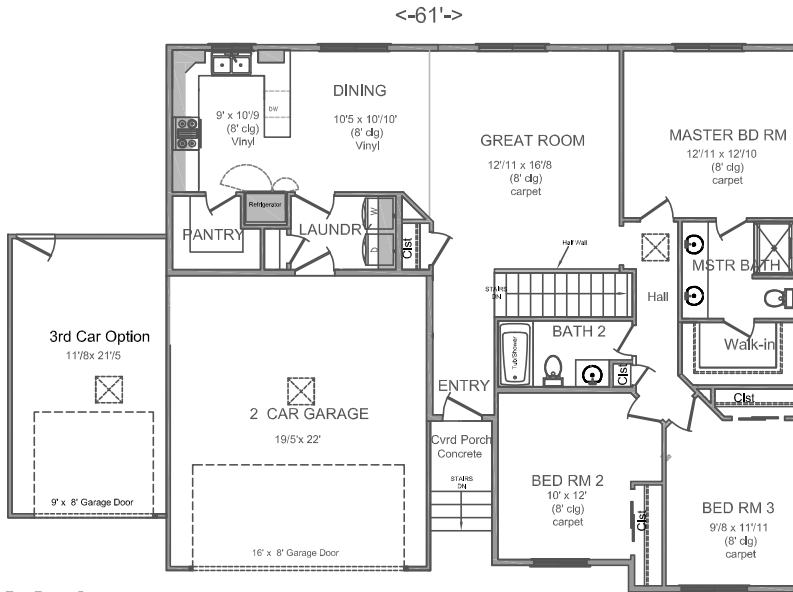

# Converse

Square Footage:	
First Floor	1469sf
Basement Floor	1442sf
Total Living Area: 2911sf	
Garage 2 car	431sf
Garage 3rd Car Option	264sf
Total Garage Area:	695sf
Total Area: 3606sf	

3rd Car Option

2 Car Option

Main

Basement