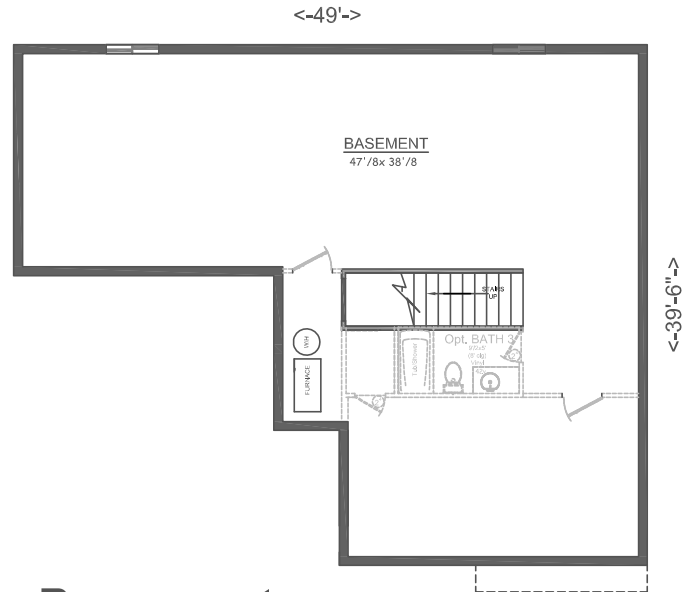

# Converse

Square Footage:	
First Floor	1469sf
Basement Floor	1442sf
Total Living Area: 2911sf	
Garage 2 car	431sf
Garage 3rd Car Option	264sf
Total Garage Area:	695sf
Total Area: 3606sf	

3rd Car Option

2 Car Option

Main

Basement