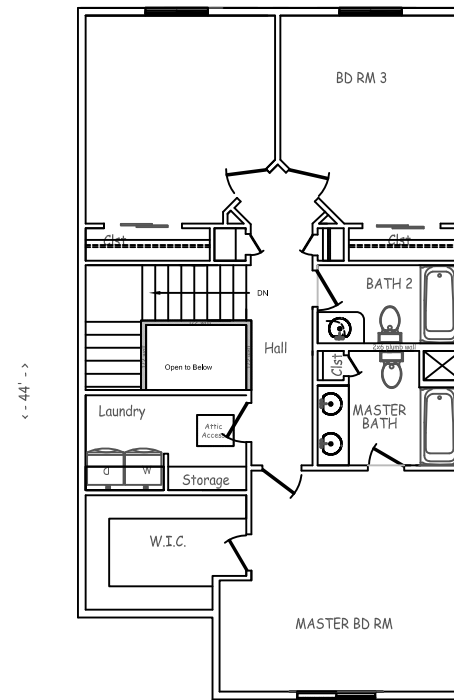

www.trimountainhomes.com

The Mt. Adams - S

Square Footage:	
First Floor	787sf
Second Floor	971sf
Basement	754sf
Total Area:	2512sf
Garage:	
2 Car Garage	412sf
3 Car Garage	264sf
Total Garage Area:	676sf

< - 39' - >
< - 27' - >

< - 27' - >

< - 27' - >

Main Floor

Upper Floor

Basement Opt.