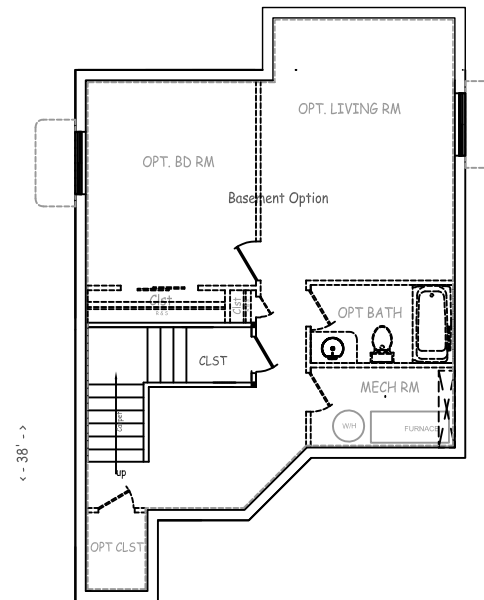

www.trimountainhomes.com

The Mt. Adams - S

Square Footage:	
First Floor	787sf
Second Floor	971sf
Basement	754sf
Total Area:	2512sf
Garage:	
2 Car Garage	412sf
3 Car Garage	264sf
Total Garage Area:	676sf

< - 39' - >
< - 27' - >

< - 27' - >

< - 27' - >

Main Floor

Upper Floor

Basement Opt.