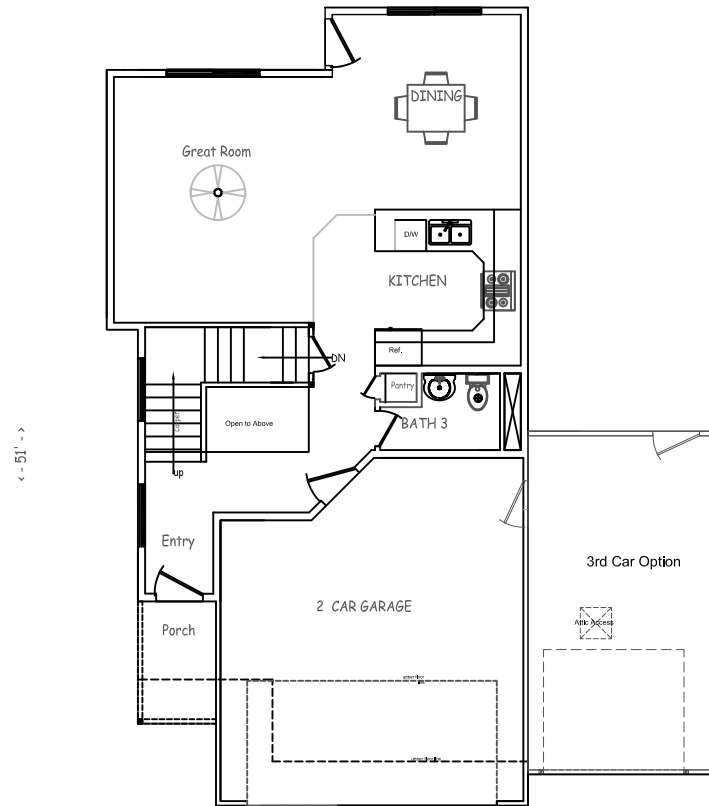

www.trimountainhomes.com

The Mt. Adams - S

Square Footage:	
First Floor	787sf
Second Floor	971sf
Basement	754sf
Total Area:	2512sf
Garage:	
2 Car Garage	412sf
3 Car Garage	264sf
Total Garage Area:	676sf

< - 39' - >
< - 27' - >

< - 27' - >

< - 27' - >

Main Floor

Upper Floor

Basement Opt.