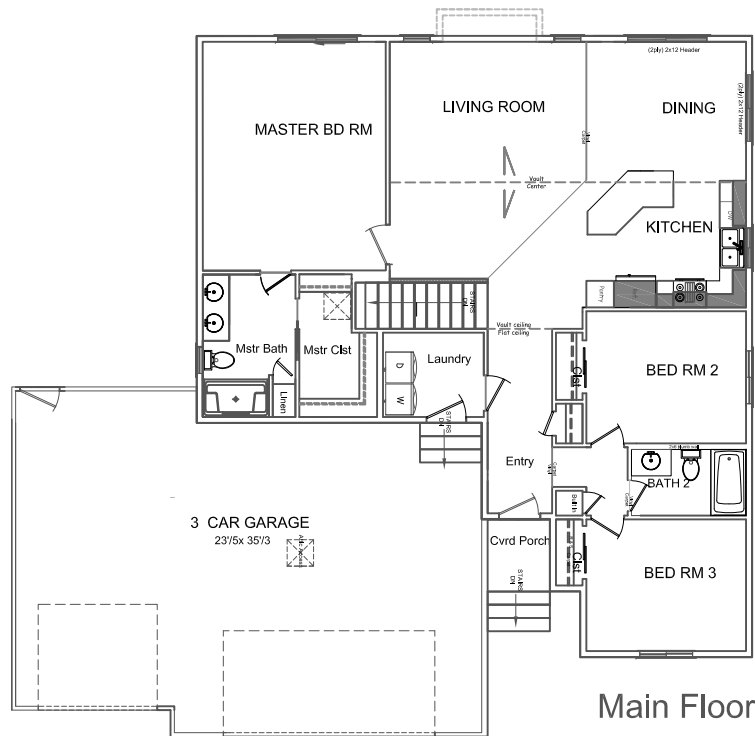

# The Laura Gold

<b>Square Footage:</b>	
First Floor	1531sf
Basement Floor	1531sf
<b>Garage</b>	<b>822sf</b>
<b>Total Living Area:</b>	<b>3884sf</b>

< 55'-9" >

<- 40' ->

< 59'-7" >

< 47' >

Basement