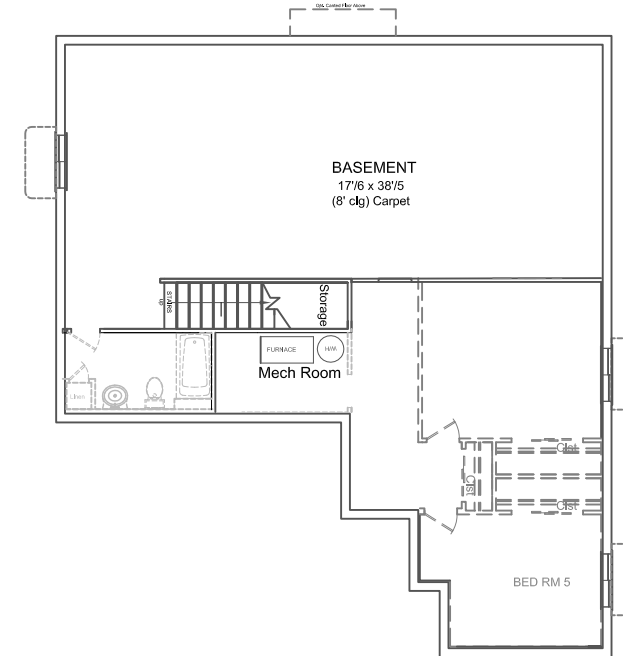

# The Laura Gold

<b>Square Footage:</b>	
First Floor	1531sf
Basement Floor	1531sf
<b>Garage</b>	<b>822sf</b>
<b>Total Living Area:</b>	<b>3884sf</b>

< 55'-9" >

<- 40' ->

< 59'-7" >

< 47' >

Basement