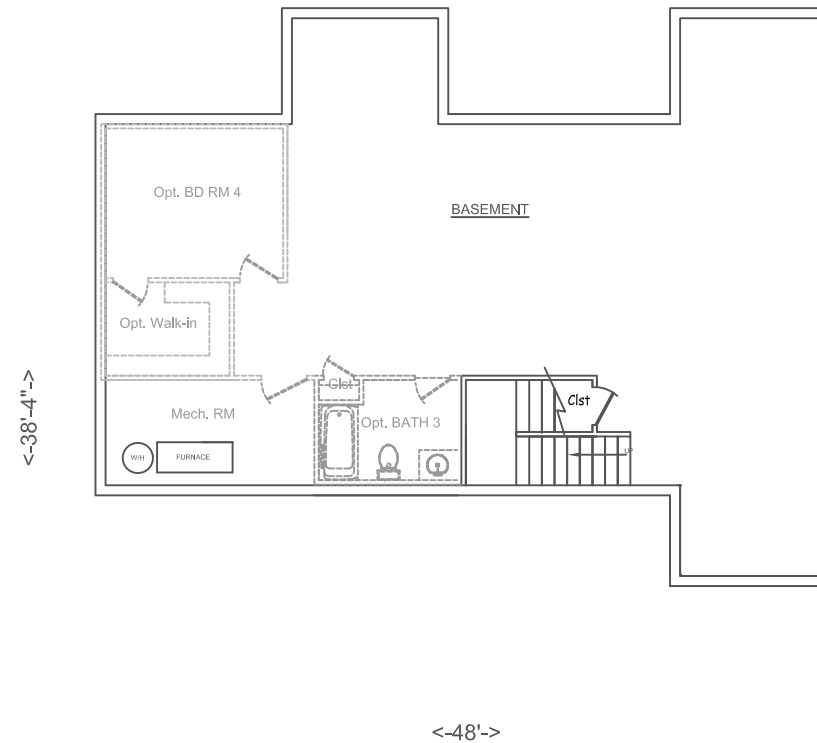

www.trimountainhomes.com

The Ashley

Square Footage:	
First Floor	1444sf
Basement Floor	1444sf
Total Living Area:	2888sf

Main

Basement