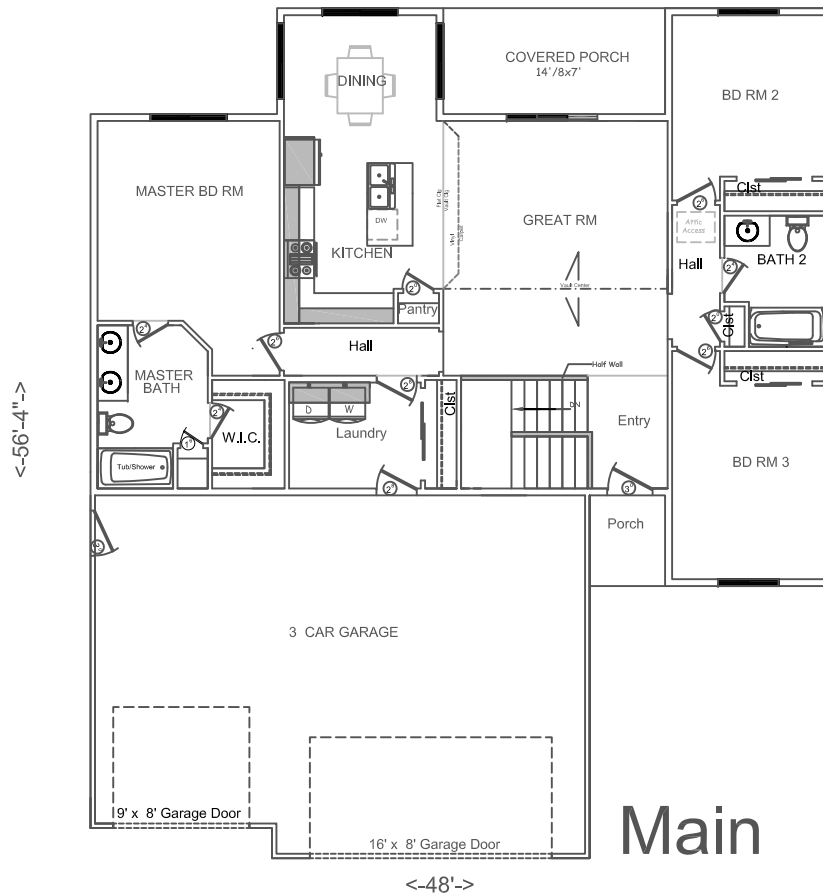

www.trimountainhomes.com

The Ashley

Square Footage:	
First Floor	1444sf
Basement Floor	1444sf
Total Living Area:	2888sf

Main

Basement