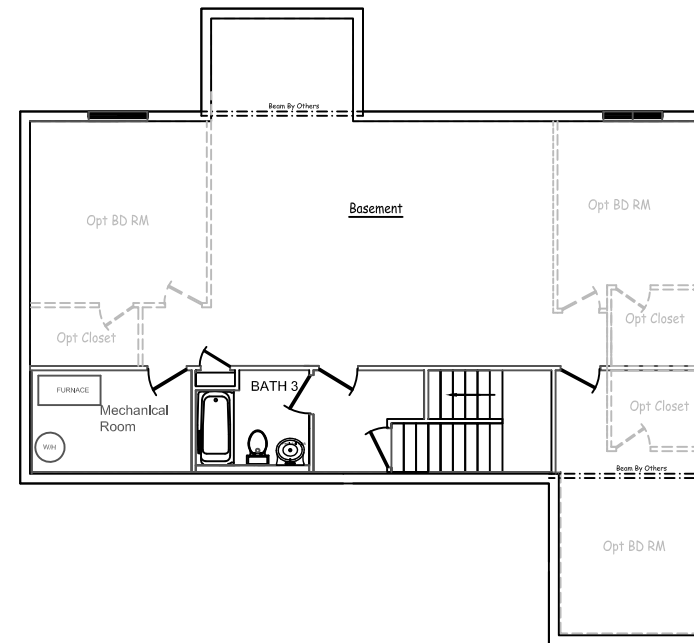

# The Albany

Square Footage:	
First Floor	1389sf
Basement Floor	1389sf
Total Area:	2778sf

< 59' >

<- 47' ->

Main Floor

< 54'-4" >

Basement

< 43'-4" >