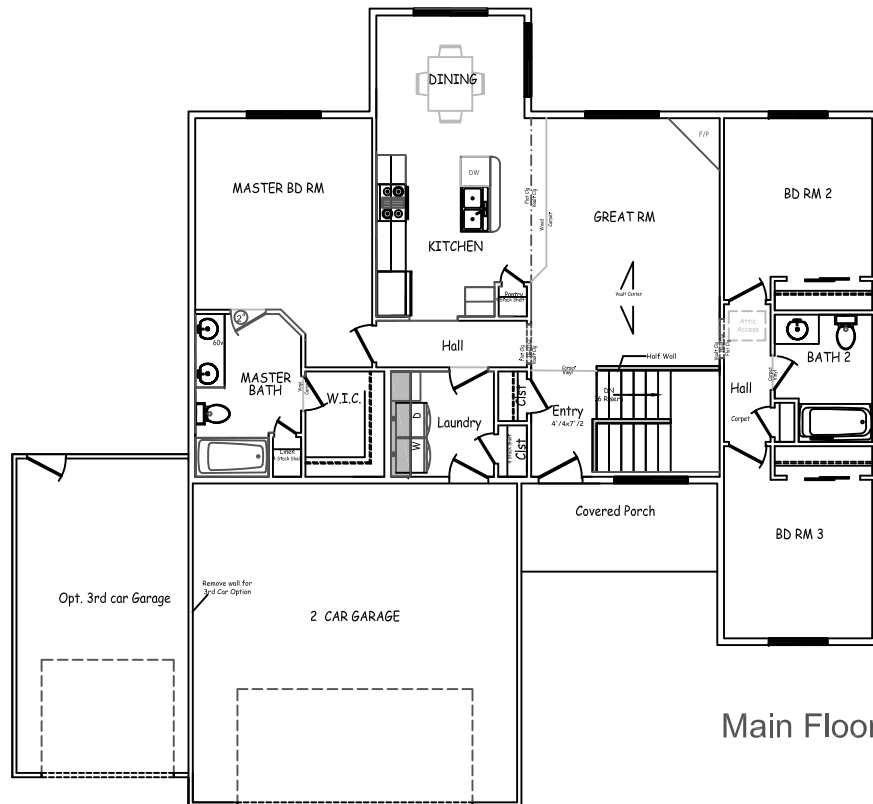

# The Albany

Square Footage:	
First Floor	1389sf
Basement Floor	1389sf
Total Area:	2778sf

< 59' >

<- 47' ->

Main Floor

< 54'-4" >

Basement

< 43'-4" >