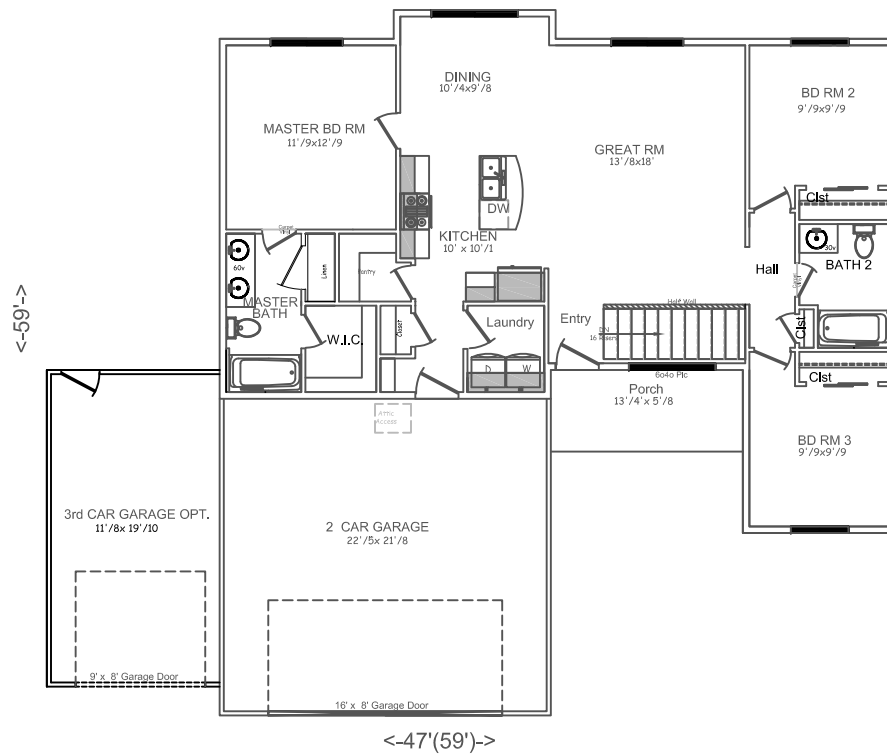

# The Abbie

Square Footage:	
First Floor	1270sf
Basement Floor	1270sf
Total Living Area:	2540sf
Total Garage Area:	506sf
3rd Car Garage Area	264sf

Total Area: 3310sf

Main

Basement