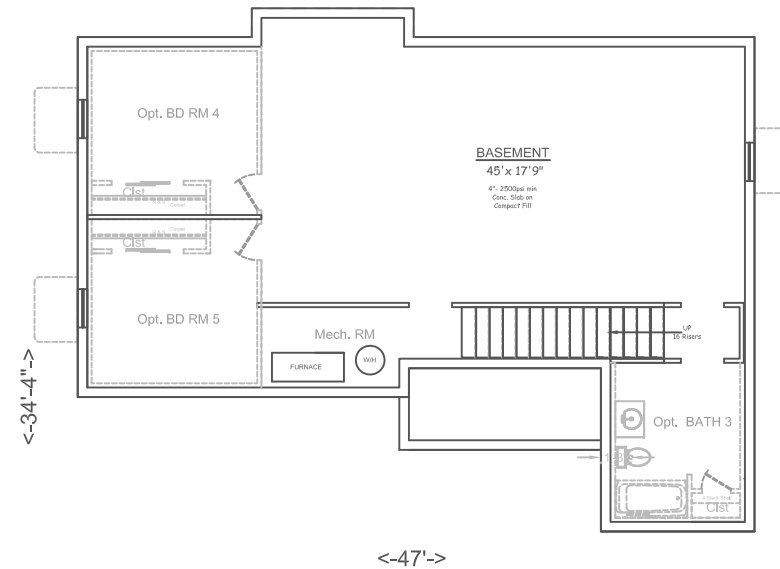

# The Abbie

Square Footage:	
First Floor	1270sf
Basement Floor	1270sf
Total Living Area:	2540sf
Total Garage Area:	506sf
3rd Car Garage Area	264sf

Total Area: 3310sf

Main

Basement