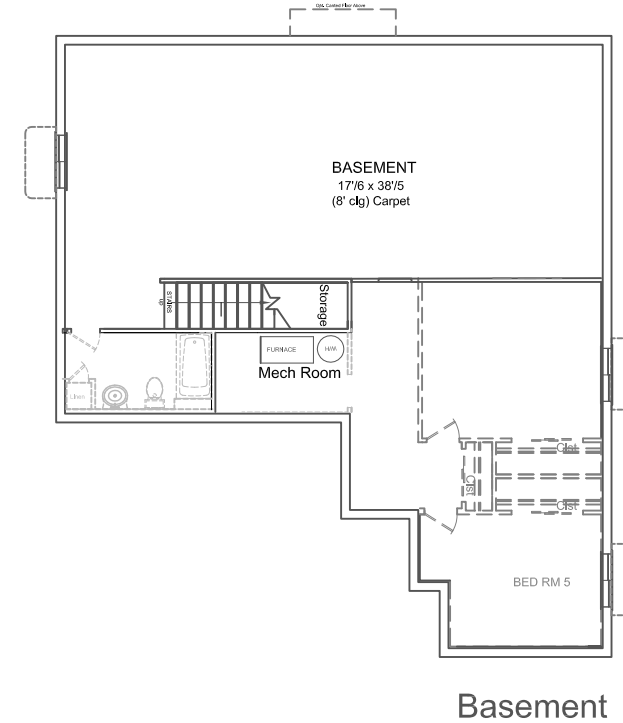

# The Laura Gold

<b>Square Footage:</b>	
First Floor	1531sf
Basement Floor	1531sf
<b>Garage</b>	<b>822sf</b>
<b>Total Living Area:</b>	<b>3884sf</b>

< 55'-9" >

<- 40' ->

< 59'-7" >

< 47' >