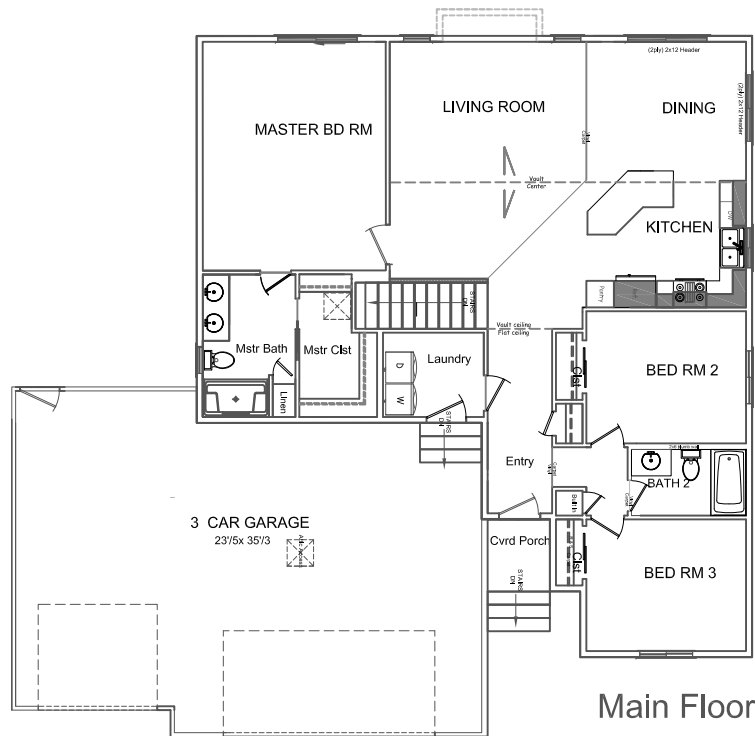

# The Laura Gold

<b>Square Footage:</b>	
First Floor	1531sf
Basement Floor	1531sf
<b>Garage</b>	<b>822sf</b>
<b>Total Living Area:</b>	<b>3884sf</b>

< 55'-9" >

<- 40' ->

< 59'-7" >

< 47' >