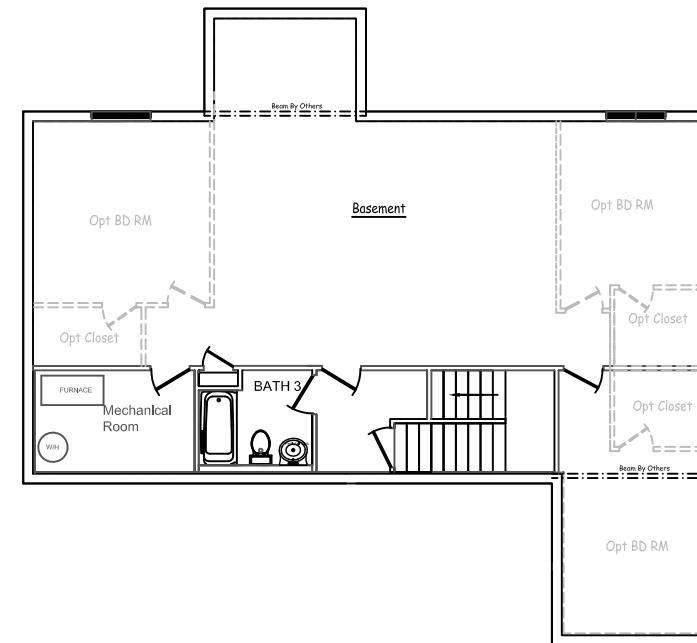

# The Albany

Square Footage:	
First Floor	1389sf
Basement Floor	1389sf
Total Area:	2778sf

< 59' >

<- 47' ->

Main Floor

Basement