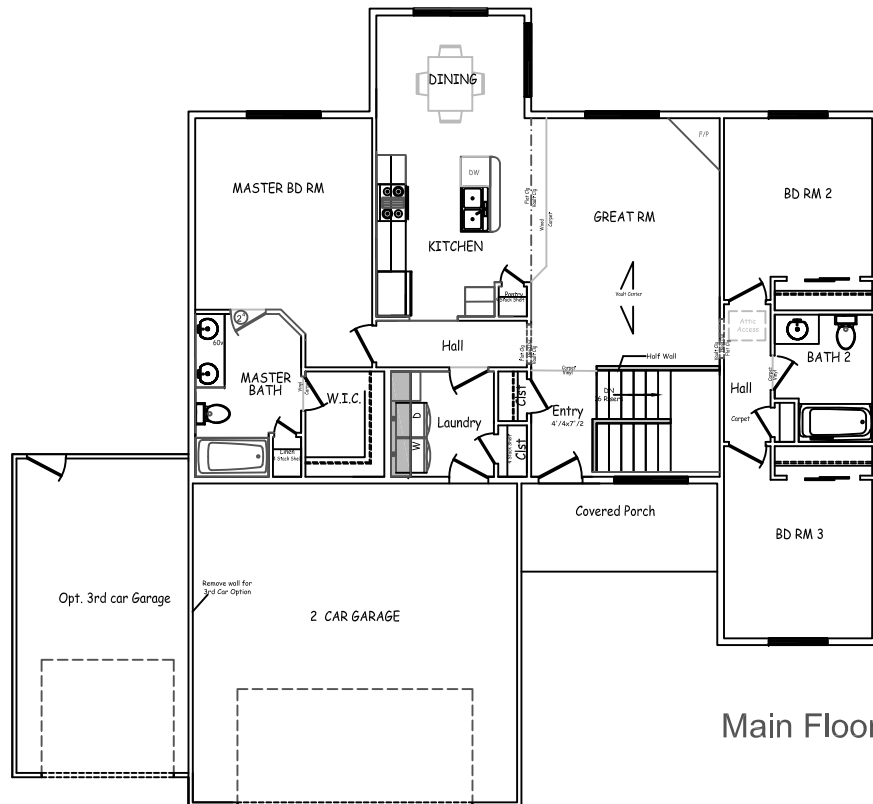

# The Albany

Square Footage:	
First Floor	1389sf
Basement Floor	1389sf
Total Area:	2778sf

< 59' >

<- 47' ->

Main Floor

Basement