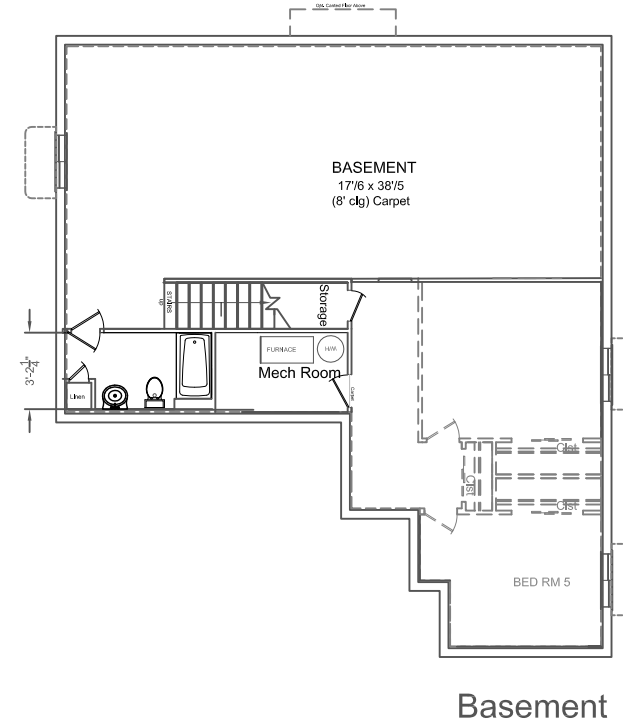

# The Laura Gold

|                    |        |
|--------------------|--------|
| Square Footage:    |        |
| First Floor        | 1531sf |
| Basement Floor     | 1531sf |
| Garage             |        |
|                    | 822sf  |
| Total Living Area: |        |
|                    | 3884sf |

< 55'-9" >

<- 40' ->

< 59'-7" >

< 47' >