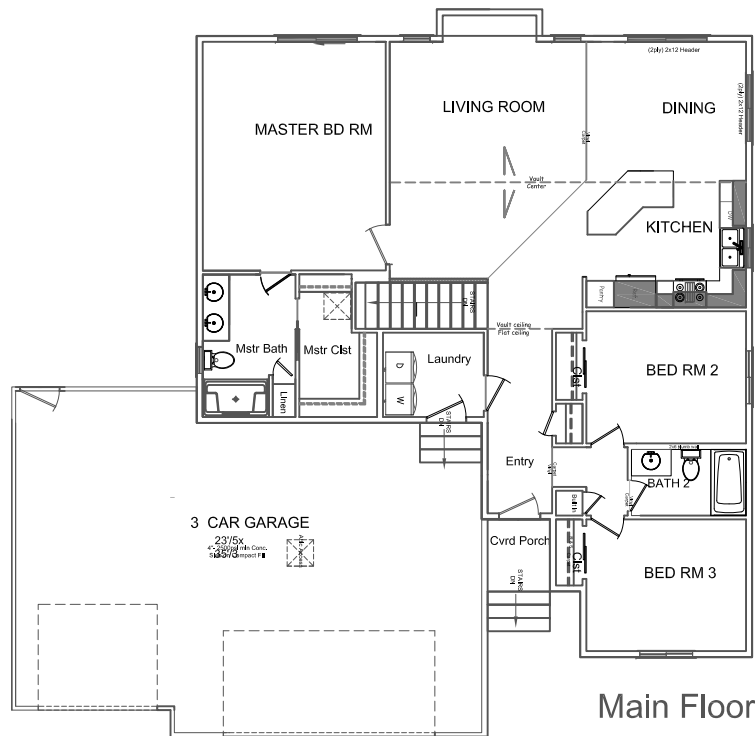

# The Laura Gold

|                    |        |
|--------------------|--------|
| Square Footage:    |        |
| First Floor        | 1531sf |
| Basement Floor     | 1531sf |
| Garage             |        |
|                    | 822sf  |
| Total Living Area: |        |
|                    | 3884sf |

< 55'-9" >

<- 40' ->

< 59'-7" >

< 47' >